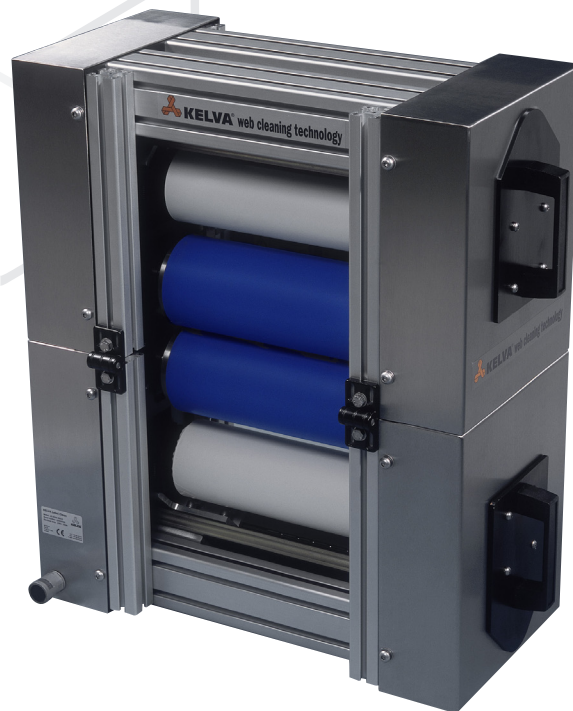

Contact Web Cleaner

WWC

Improved Quality

– With Kelva's Wide Web Cleaner

- Double sided cleaning
- Designed for web speeds up to 400 m/min
- Pull-out function for side access to the adhesive rolls
- Low silicone polymer rollers

Kelva WWC is built for webs from 600mm up to 1300mm. The WWC is suitable for film, foil and sealed type paper.

The Kelva WWC is also available as a single sided cleaner.

WWW.KELVA.SE

Product name	Kelva Wide Web Cleaner (WWC)
Application	Web widths from 600 to 1300mm, film and foil
Opening	Pneumatic
Standard	Integrated active antistatic equipment, control system
Control cabinet	Electric: type WWC1, dimensions 200x300x80mm 115/230V, 50/60Hz

DIMENSIONS

Model	Web width	Total width
WWC-600	574 mm	878 mm
WWC-700	674 mm	978 mm
WWC-800	774 mm	1078 mm
WWC-1000	974 mm	1278 mm
WWC-1200	1174 mm	1478 mm
WWC-1300	1274 mm	1578 mm