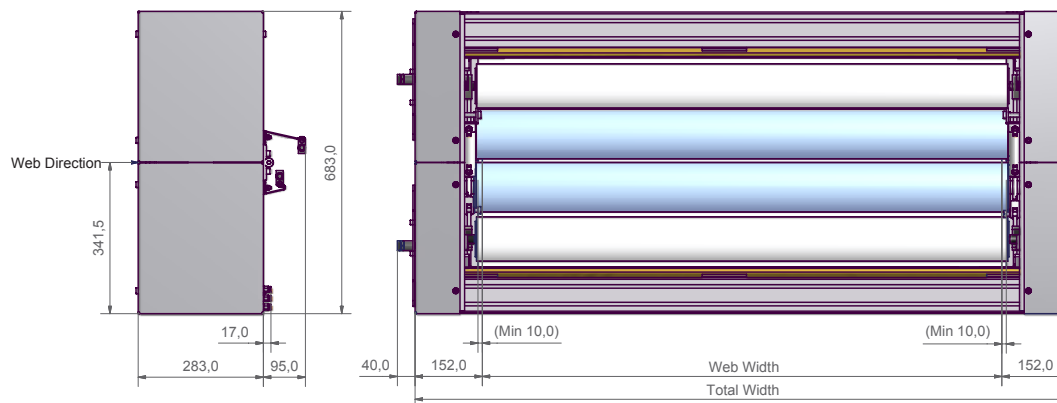

Contact Web Cleaner

WWC

Improved Quality

– With Kelva's Wide Web Cleaner

- Double sided cleaning
- Designed for web speeds up to 400 m/min
- Pull-out function for side access to the adhesive rolls
- Low silicone polymer rollers

Kelva WWC is built for webs from 600mm up to 1300mm. The WWC is suitable for film, foil and sealed type paper.

The Kelva WWC is also available as a single sided cleaner.

WWW.KELVA.SE

Product name	Kelva Wide Web Cleaner (WWC)
Application	Web widths from 600 to 1300mm, film and foil
Opening	Pneumatic
Standard	Integrated active antistatic equipment, control system
Control cabinet	Electric: type WWC1, dimensions 200x300x80mm 115/230V, 50/60Hz

DIMENSIONS

Model	Web width	Total width
WWC-600	574 mm	878 mm
WWC-700	674 mm	978 mm
WWC-800	774 mm	1078 mm
WWC-1000	974 mm	1278 mm
WWC-1200	1174 mm	1478 mm
WWC-1300	1274 mm	1578 mm